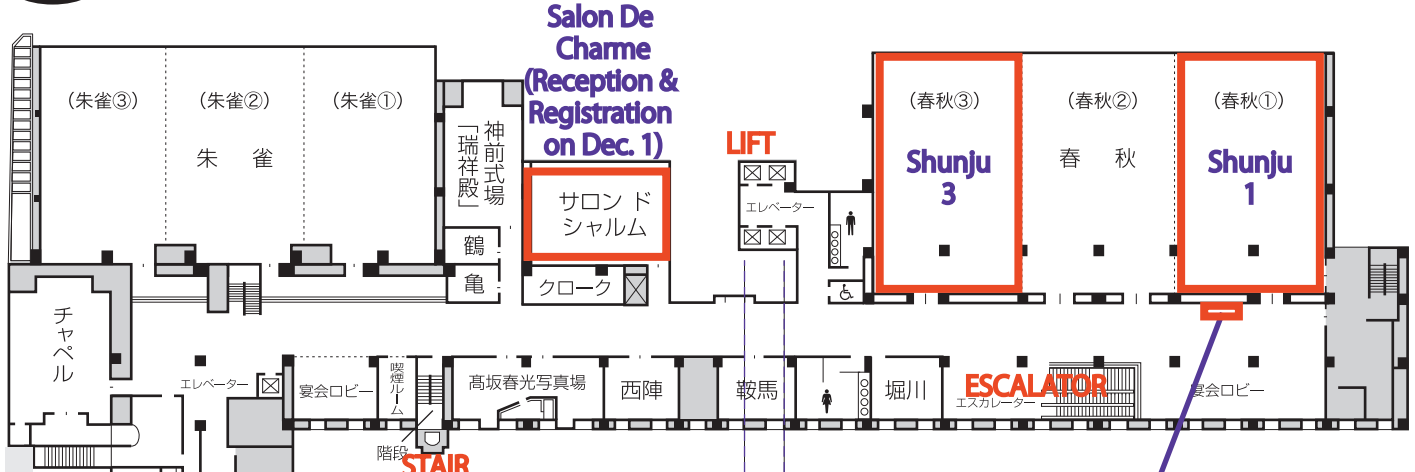

2F

Registration from 08:00 to 10:15 on Dec. 2

# RIHGA ROYAL HOTEL KYOTO

Registration from 10:15 to 17:00 on Dec. 2  
from 08:00 to 16:30 on Dec. 3

1F